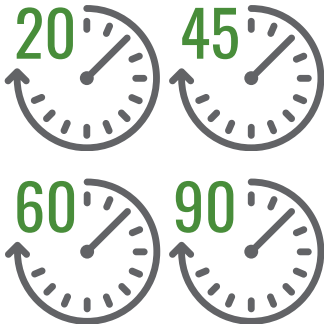

# FIRE RATED COMPONENTS

Lexington's fire-rated components bring dependable stability and ease to a traditionally complex process. Built to be consistent, dimensionally stable, and ready to machine, our stile, rail, and core solutions help streamline production while supporting a variety of fire-rated door constructions. Backed by decades of engineering expertise, we make it easier to build reliable, high-performing doors with efficiency and confidence.

## PRODUCT OFFERINGS

- Door Stiles
- Door Rails
- Door Core
- Light Kit Assemblies
- Banded Assemblies

FIRE RATING	AVAILABLE DOOR TYPES Standard 1.75" Flush Door Configuration (Spec Direct Listing)	MAX SIZE RANGE Available in Neutral and Positive Pressure (Max Size Shown)
Lexington Response 20-Minute Flush Fire Door (#25207)	<ul style="list-style-type: none"> <li>• Single Swing</li> <li>• Pairs Conventional</li> <li>• Pairs Double Egress</li> </ul>	Single Swing: 4/0-9/0 Pairs Conventional: 8/0-9/0 Pairs Double Egress: 8/0-9/0
Lexington Response 45-Minute Flush Fire Door (#32815)	<ul style="list-style-type: none"> <li>• Single Swing</li> <li>• Single Swing Dutch</li> <li>• Pairs Conventional</li> <li>• Pairs Double Egress</li> <li>• Door &amp; Transom</li> </ul>	Single Swing: 4/0-10/0 Dutch: 4/0-8/0 Pairs Conventional: 8/0-8/0 Pairs Double Egress: 8/0-8/0 Door & Transom: 4/0-10/0
Lexington Response 60-Minute Flush Fire Door (#17352)	<ul style="list-style-type: none"> <li>• Single Swing</li> </ul>	4/0-8/0
Lexington Response 90-Minute Flush Fire Door (#45357)	<ul style="list-style-type: none"> <li>• Single Swing</li> <li>• Pairs Conventional</li> <li>• Pairs Double Egress</li> <li>• Door &amp; Transom</li> </ul>	Single Swing: 4/0-9/0 Pairs Conventional: 8/0-9/0 Pairs Double Egress: 8/0-8/0 Door & Transom: 4/0-10/0